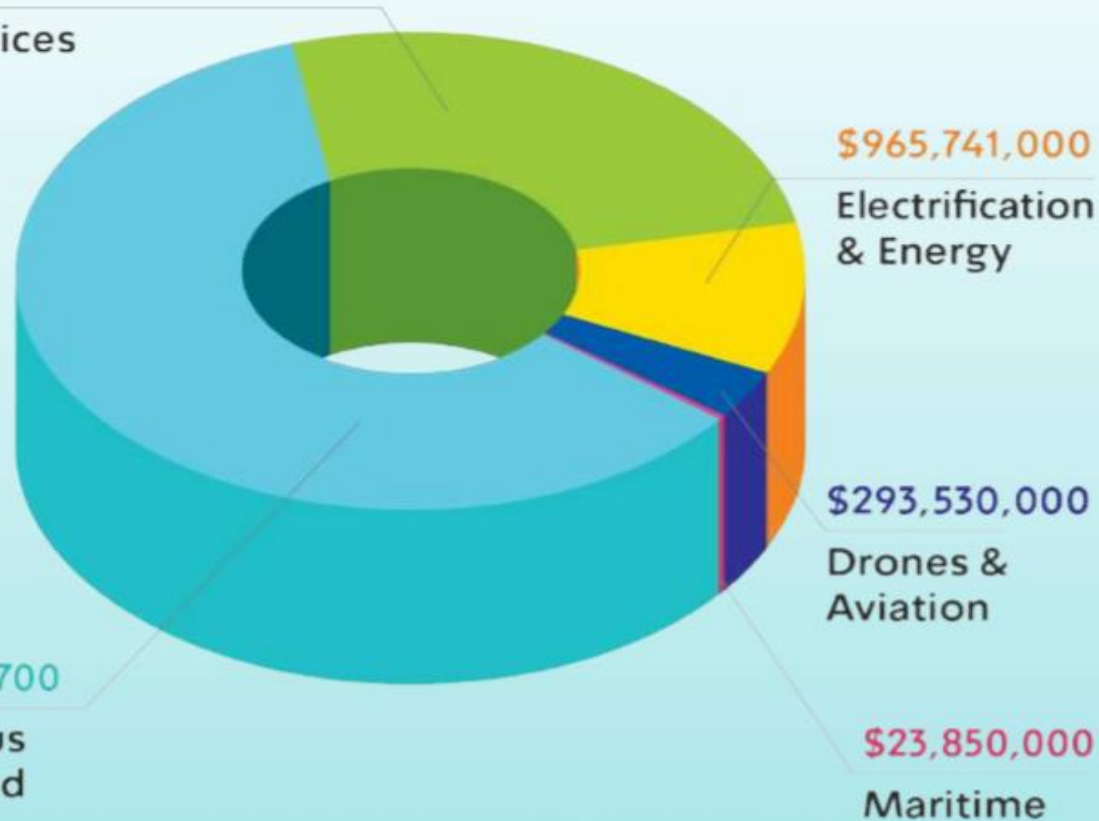

Investments by Sector

* Including acquisitions and IPOs

** Disclosed data

Startups raised over 25B$
5B$ Investments
18.7B$ M&A
1.3B$ IPO

$3,706,962,559

Mobility Services